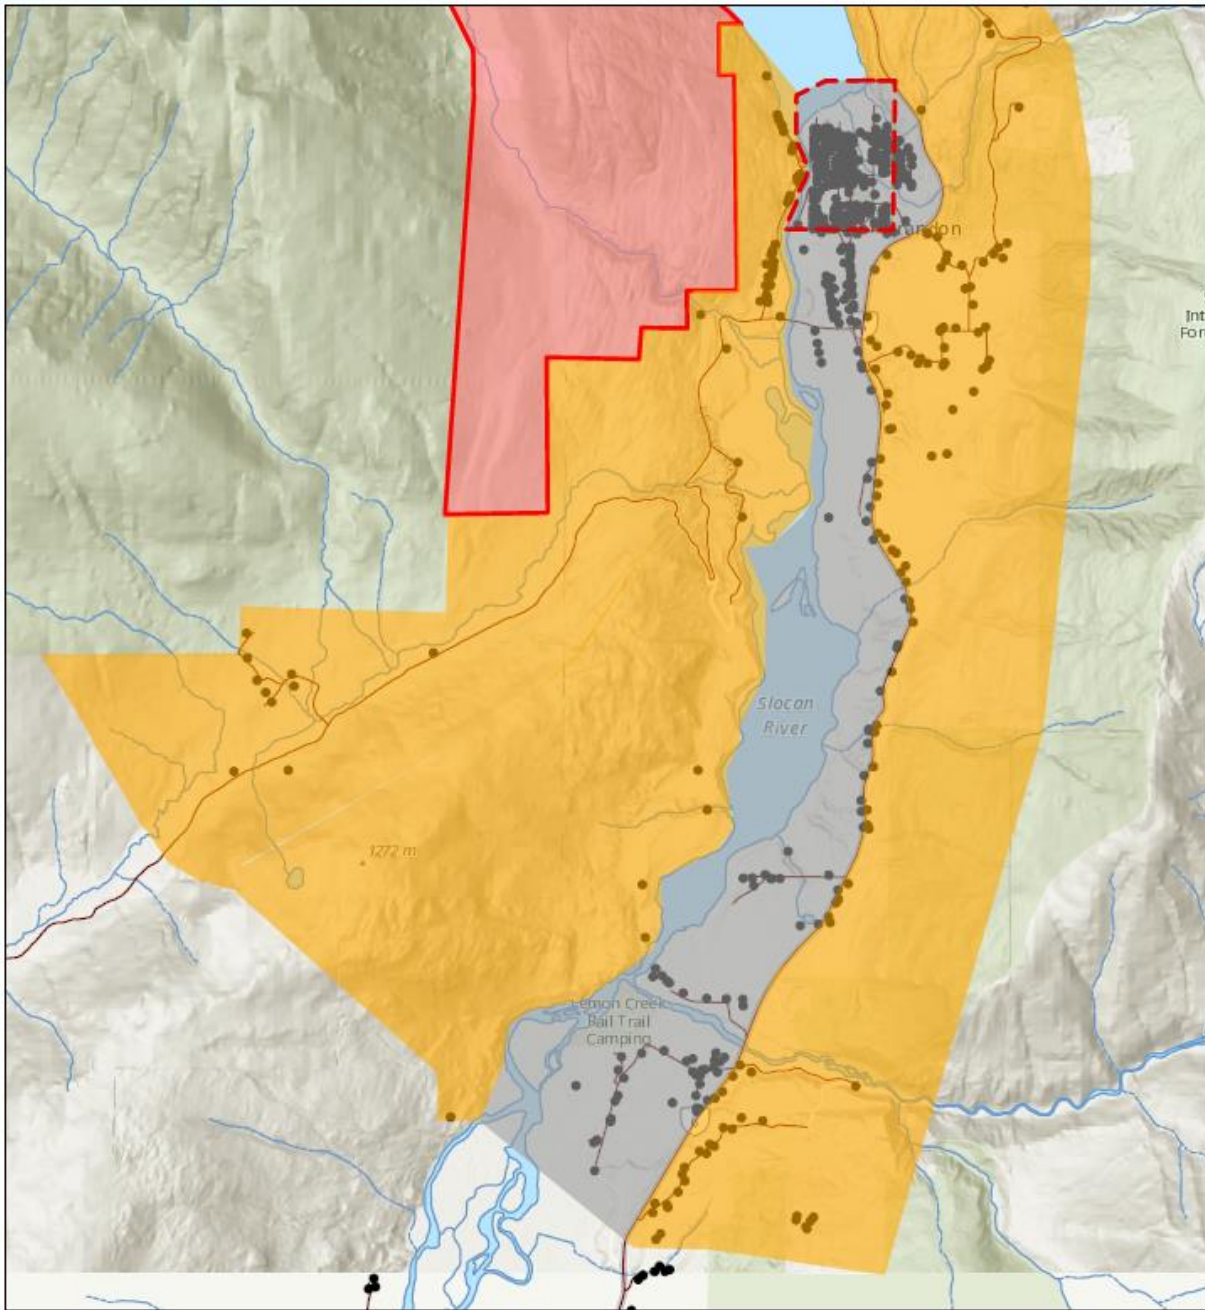

**REGIONAL DISTRICT OF
CENTRAL KOOTENAY
EMERGENCY
OPERATIONS CENTRE**

EOC Phone: 250-352-7701 or 1-866-522-7701

Current Emergency Information:

rdck.ca/EOCinfo

Register to receive emergency notifications:

rdck.ca/notifications

To report a flood, landslide, spill or other hazards:

1-800-663-3456

Slocon Lake Complex Wildfire Evacuation Rescind

- Streets
- Addresses
- Legal Parcels
- Streams and Shorelines
- Evacuation Rescind
- Evacuation Alert
- Evacuation Order

Map Scale: 1:47,000

The mapping information shown are approximate representations and should only be used for reference purposes. The Regional District of Central Kootenay is not responsible for any errors or omissions on this map.